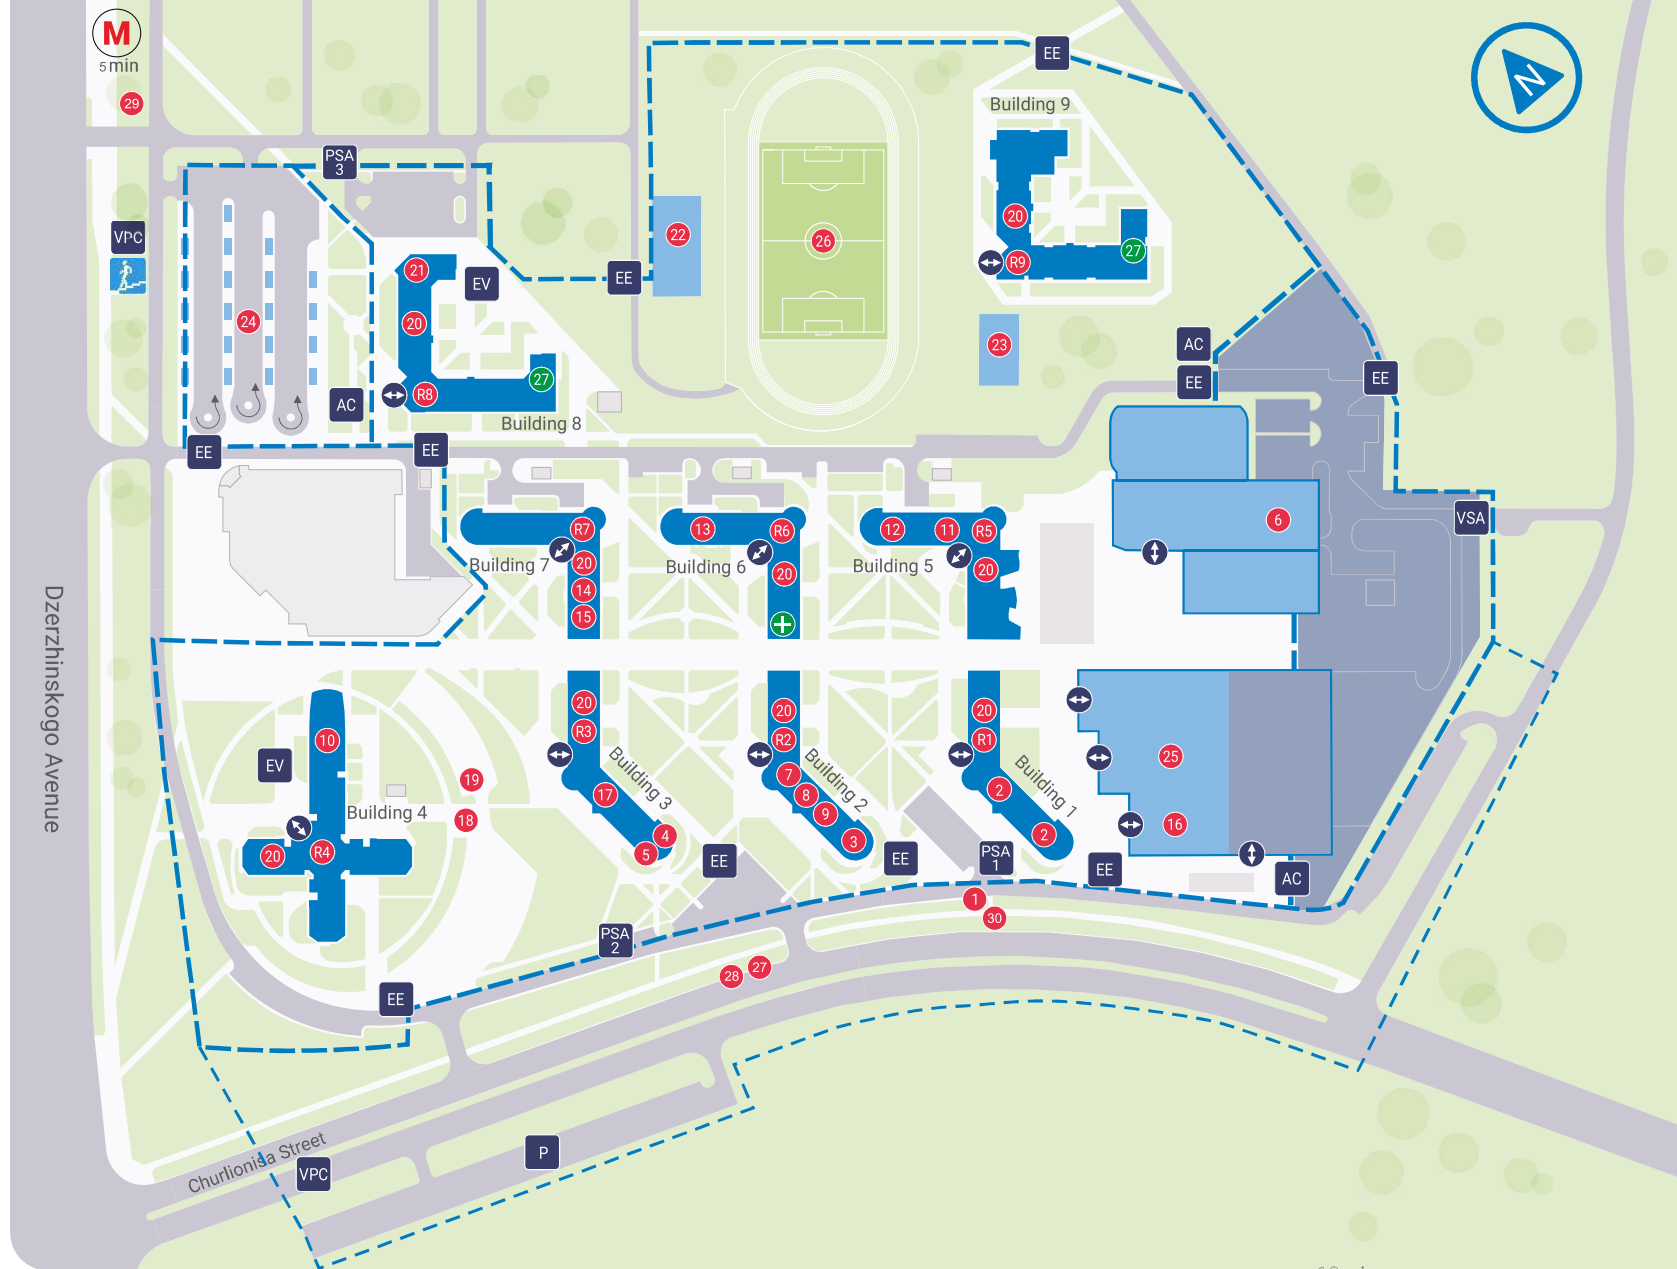

ATHLETES' VILLAGE

- Operational Zone
- VPC Vehicle Permit Check
- PSA 1-3 Pedestrian Screening Area
- VSA Vehicle Screening Area
- EE Emergency Express Entry / Exit
- AC Access Control
- EV Emergency Vehicle Parking
- P Parking Lot
- Entrance / Exit
- 1 Accreditation Centre
- 2 Commercial Facilities
- 3 Welcome Centre
- 4 Guest Pass Centre
- 5 Village Media Centre
- 6 Multi-Faith Centre
- 7 Sport Information Centre
- 8 NOC Services Centre
- 9 Chef de Mission Hall
- 10 Polyclinic
- 11 General Store
- 12 Belarusian Cultural Centre
- 13 Protocol Office / Protocol Lounge
- 14 Doping Control Station
- 15 Doping Control Command Center
- 16 WADA Outreach Booth
- 17 Best of Belarus
- 18 Athletes Welcome Ceremony Stage
- 19 Flag Square
- 20 Serviced Laundry
- 21 Hairdresser's
- 22 AVL Gym
- 23 3x3 Basketball AVL Training Site
- 24 Transport Mall
- 25 Main Dining Hall
- 26 AVL Stadium
- R1 - R9 Resident Centre
- 27 T-B Drop off / Load Zone
- 28 T-X Drop off/ Load Zone
- 29 T-P Drop off/ Load Zone
- 30 T-AB Drop off/ Load Zone
- Medical Station
- 27 Medical Isolator
- Security Perimeter
- Soft Perimeter
- Pedestrian Underpass

- 14 Doping Control Station
- 21 Hairdresser's
- 27 T-B Drop off / Load Zone
- 15 Doping Control Command Center
- 22 AVL Gym
- 28 T-X Drop off/ Load Zone
- 16 WADA Outreach Booth
- 23 3x3 Basketball AVL Training Site
- 29 T-P Drop off/ Load Zone
- 17 Best of Belarus
- 24 Transport Mall
- 30 T-AB Drop off/ Load Zone
- 18 Athletes Welcome Ceremony Stage
- 25 Main Dining Hall
- 19 Flag Square
- 26 AVL Stadium
- 20 Serviced Laundry
- R1 - R9 Resident Centre
- Medical Station
- 27 Medical Isolator
- Security Perimeter
- Soft Perimeter
- Pedestrian Underpass