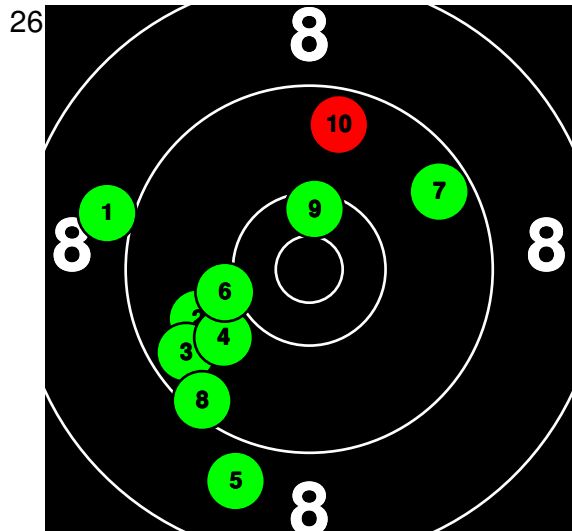

Your Competition

2225 KOVÁCS Í

Komárom

Total: 351-2* / 351-2*

9	10	10	9	9	9	8	10	9	8	91-0*	95.0
8	9	10*	10	8	9	10	9	9	9	91-1*	95.8
9	9	8	8	8	10	7	9	9	10	87-0*	90.4
9	8	8	10*	8	7	7	9	6	10	82-1*	87.2

Your Competition

2226 FLEISCHER B

Komárom

Total: 353-2* / 353-2*

9	9	9	9	8	10	9	9	10*	9	91-1*	96.2
8	9	7	10	9	7	9	9	9	8	85-0*	89.4
9	9	8	9	8	9	10	10	9	8	89-0*	92.3
9	9	9	8	10*	9	8	10	9	7	88-1*	94.0

Your Competition

2228 AGÁRDI A