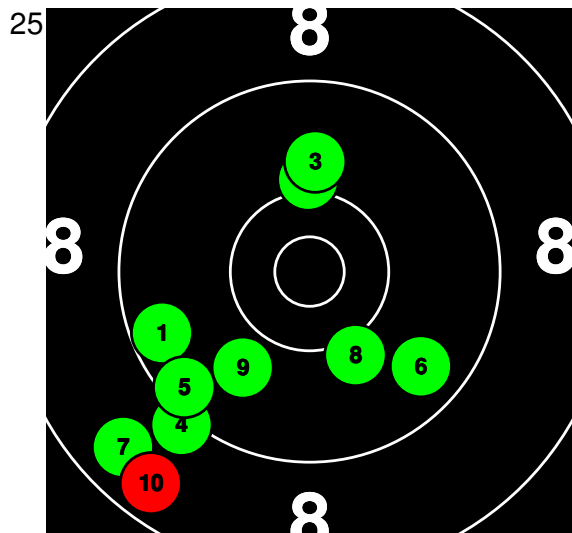

Your Competition

2225 KOVÁCS Í

Komárom

Total: 351-2* / 351-2*

9	10	10	9	9	9	8	10	9	8	91-0*	95.0
8	9	10*	10	8	9	10	9	9	9	91-1*	95.8
9	9	8	8	8	10	7	9	9	10	87-0*	90.4
9	8	8	10*	8	7	7	9	6	10	82-1*	87.2