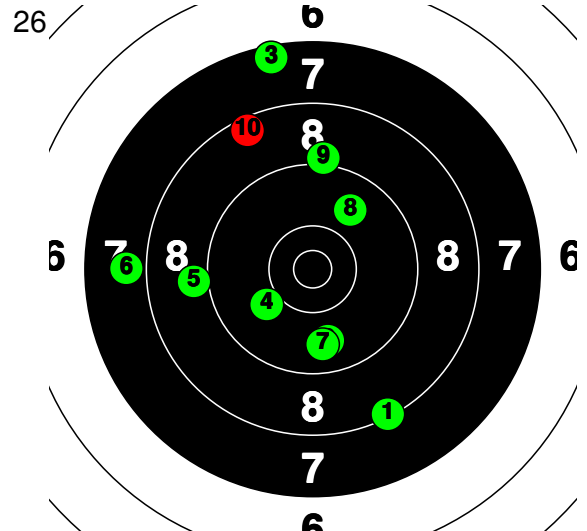

Your Competition

2225 KOVÁCS Í

Komárom

Total: 351-2* / 351-2*

9	10	10	9	9	9	8	10	9	8	91-0*	95.0
8	9	10*	10	8	9	10	9	9	9	91-1*	95.8
9	9	8	8	8	10	7	9	9	10	87-0*	90.4
9	8	8	10*	8	7	7	9	6	10	82-1*	87.2

Your Competition

2226 FLEISCHER B

Komárom

Total: 353-2* / 353-2*

9	9	9	9	8	10	9	9	10*	9	91-1*	96.2
8	9	7	10	9	7	9	9	9	8	85-0*	89.4
9	9	8	9	8	9	10	10	9	8	89-0*	92.3
9	9	9	8	10*	9	8	10	9	7	88-1*	94.0

Your Competition

2228 AGÁRDI A