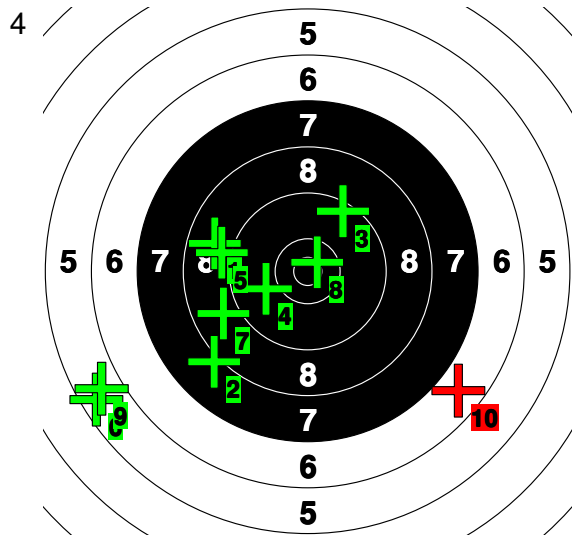

4

Your Competition

2204 NAGY ZS

Komárom

Total: 78-1* / 328-3*

8	8	9	10	9	5	8	10*	5	6
---	---	---	----	---	---	---	-----	---	---

78-1*	83.1
-------	------

Your Competition