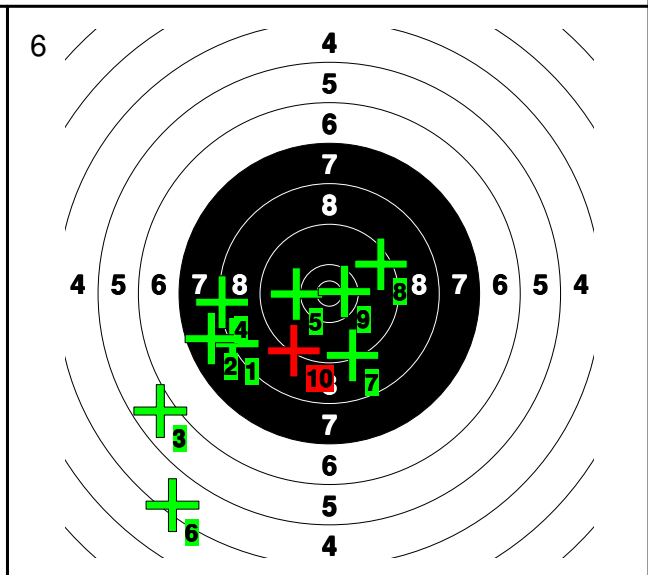

Your Competition

2206 VASKÓ F

Komárom

Total: 325-1* / 325-1*

7	8	8	8	9	9	6	5	8	7	75-0*	82.2
8	7	5	8	10	4	9	9	10*	9	79-1*	83.5
8	9	9	9	10	7	6	7	9	8	82-0*	84.8
10	10	8	9	8	8	9	10	9	8	89-0*	93.3