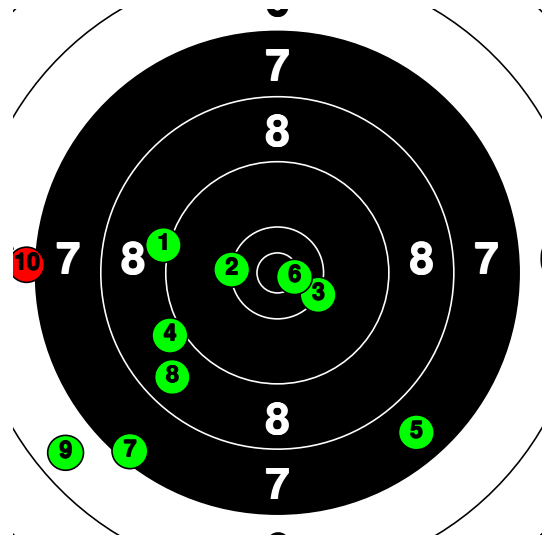

Your Competition

2203 HEGEDŰS H

Komárom

Total: 250-2* / 328-3*

0											0-0*	0
9	10	10	9	7	10*	7	8	6	7		83-1*	86.8
8	8	8	8	8	7	8	10*	8	8		81-1*	86.1
9	9	10	7	7	9	8	9	9	9		86-0*	89.3

3

4

4

4

Your Competition

2204 NAGY ZS

Komárom

Total: 78-1* / 328-3*

8	8	9	10	9	5	8	10*	5	6
---	---	---	----	---	---	---	-----	---	---

78-1*	83.1
-------	------

Your Competition