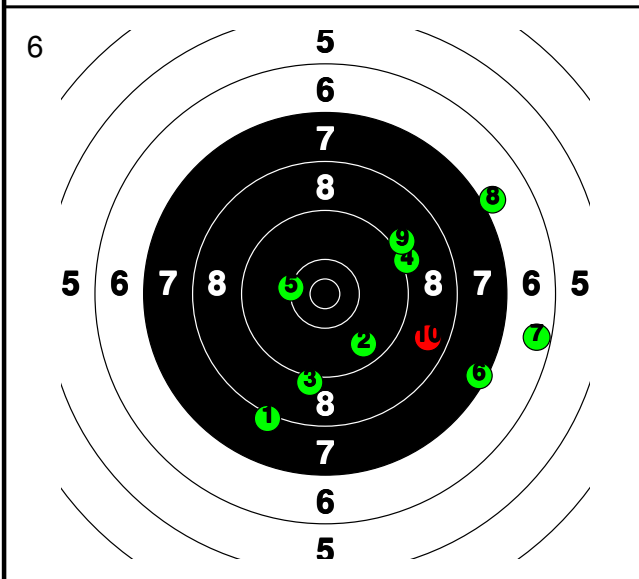

Your Competition

2206 VASKÓ F

Komárom

Total: 325-1* / 325-1*

7	8	8	8	9	9	6	5	8	7	75-0*	82.2
8	7	5	8	10	4	9	9	10*	9	79-1*	83.5
8	9	9	9	10	7	6	7	9	8	82-0*	84.8
10	10	8	9	8	8	9	10	9	8	89-0*	93.3