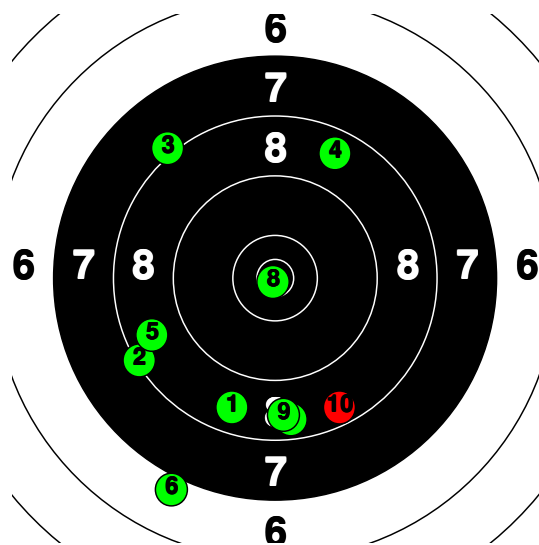

Your Competition

2203 HEGEDŰS H

Komárom

Total: 250-2* / 328-3*

0											0-0*	0
9	10	10	9	7	10*	7	8	6	7		83-1*	86.8
8	8	8	8	8	7	8	10*	8	8		81-1*	86.1
9	9	10	7	7	9	8	9	9	9		86-0*	89.3

3

4

4

4

Your Competition

2204 NAGY ZS

Komárom

Total: 78-1* / 328-3*

8	8	9	10	9	5	8	10*	5	6
---	---	---	----	---	---	---	-----	---	---

78-1*	83.1
-------	------

Your Competition