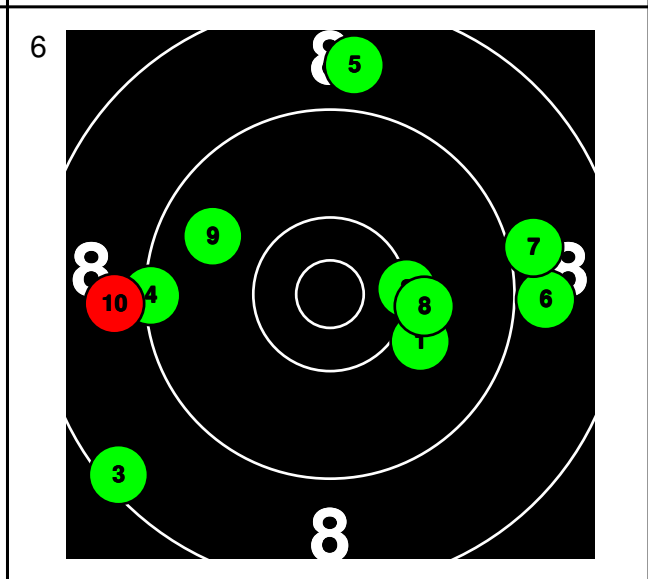

Your Competition

2206 VASKÓ F

Komárom

Total: 325-1* / 325-1*

7	8	8	8	9	9	6	5	8	7	75-0*	82.2
8	7	5	8	10	4	9	9	10*	9	79-1*	83.5
8	9	9	9	10	7	6	7	9	8	82-0*	84.8
10	10	8	9	8	8	9	10	9	8	89-0*	93.3