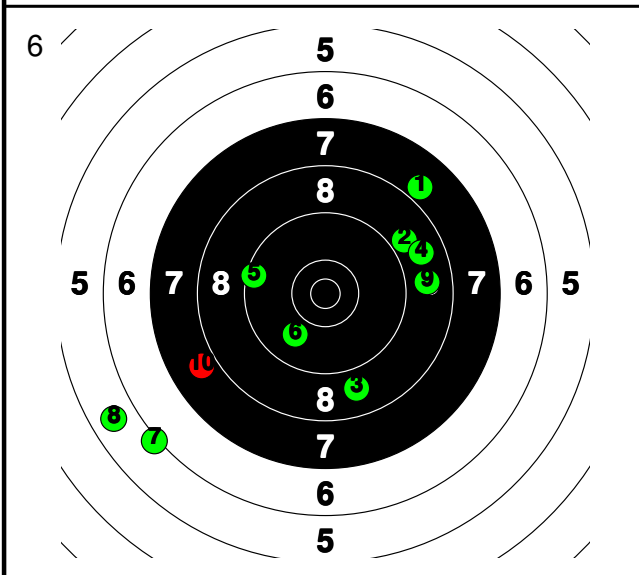

Your Competition

2206 VASKÓ F

Komárom

Total: 325-1* / 325-1*

7	8	8	8	9	9	6	5	8	7	75-0*	82.2
8	7	5	8	10	4	9	9	10*	9	79-1*	83.5
8	9	9	9	10	7	6	7	9	8	82-0*	84.8
10	10	8	9	8	8	9	10	9	8	89-0*	93.3