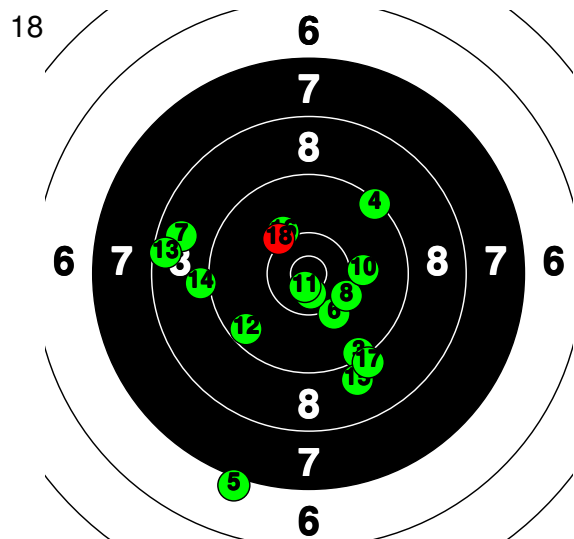

Your Competition

2618 MORVAI E

Komárom

Total: 224.5-3* / 224.5-3*

10.3	8.7	6.0									25.0-0*	0

8.5	10.1	8.8									27.4-0*	0

10.6*	10.2	9.3	9.3	7.1	10.1	8.7	10.2	10.6*	10.0	172.1-3*	0