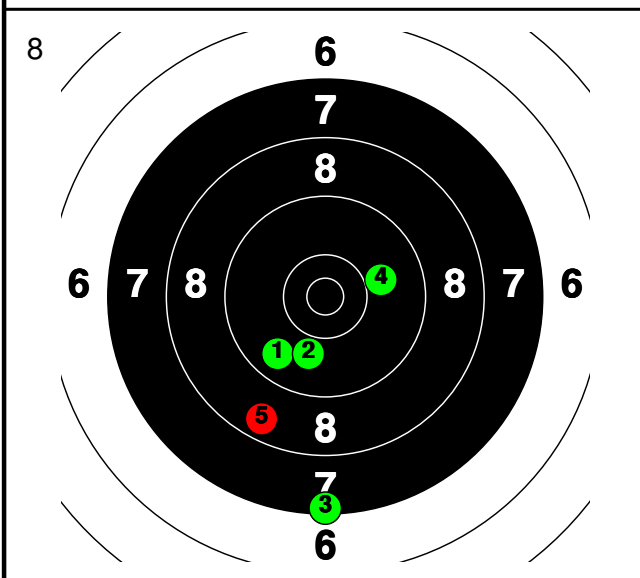

Your Competition

2608 FLEISCHER B

Komárom

Total: 162.6-1* / 162.6-1*

9.7	9.9	7.3	9.9	8.6						45.4-0*	0

9.3	9.1	9.9	9.3	8.0						45.6-0*	0

9.7	10.3	8.2	9.3	10.5*	8.9	5.7	9.0			71.6-1*	0