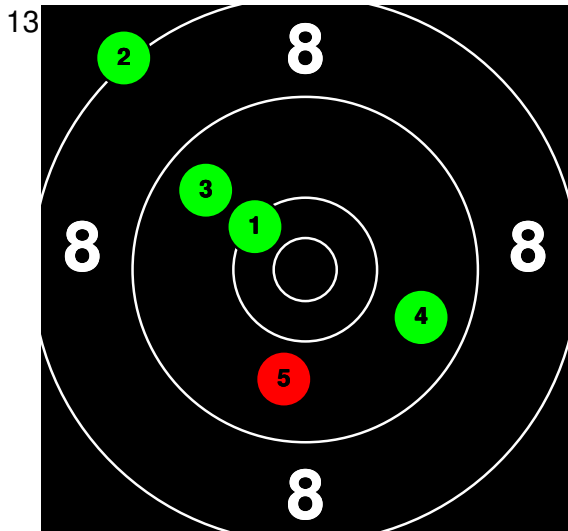

Your Competition

2613 GYÖRI K

Komárom

Total: 183.0-0* / 183.0-0*

10.3	8.2	9.7	9.7	9.8							47.7-0*	0

7.7	10.3	6.6	8.9	9.5							43.0-0*	0

8.7	10.1	9.8	7.8	10.1	9.6	10.3	8.6	7.5	9.8		92.3-0*	0