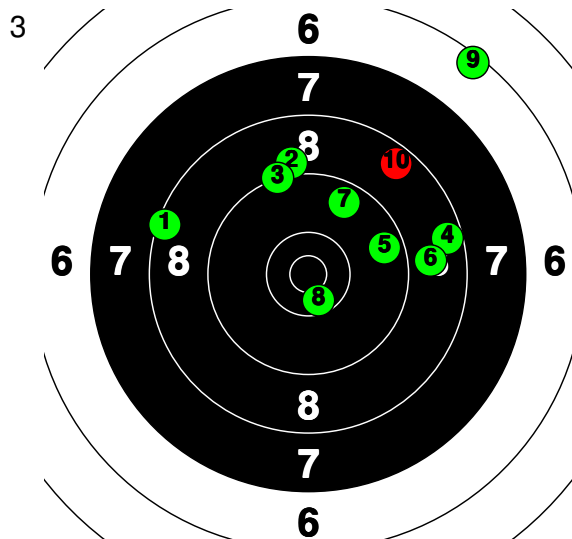

Your Competition

2603 AGÁRDI A

Komárom

Total: 182.1-3* / 182.1-3*

8.8	9.2	9.5	8.7	10.0							46.2-0*	0

10.6*	10.4*	8.1	8.3	10.0							47.4-2*	0

8.4	9.0	9.2	8.5	9.6	8.8	9.6	10.5*	6.4	8.5		88.5-1*	0