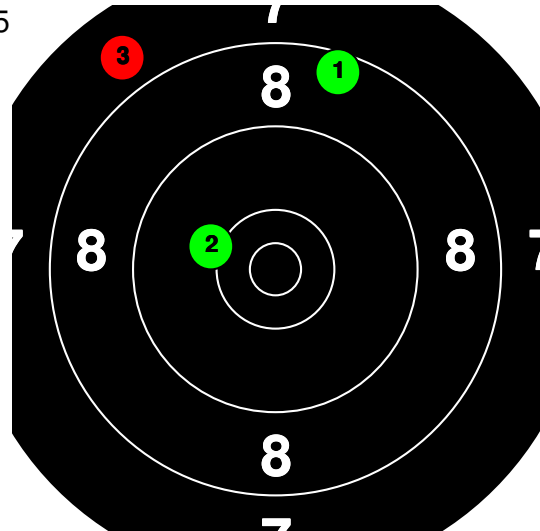

Your Competition

2615 KEREZSI ZS

Komárom

Total: 144.7-3* / 144.7-3*

9.2	8.7	7.9									25.8-0*	0

8.5	10.1	7.8									26.4-0*	0

9.8	10.6*	10.4*	9.8	7.4	8.7	10.5*	7.2	9.4	8.7		92.5-3*	0

15

15

15