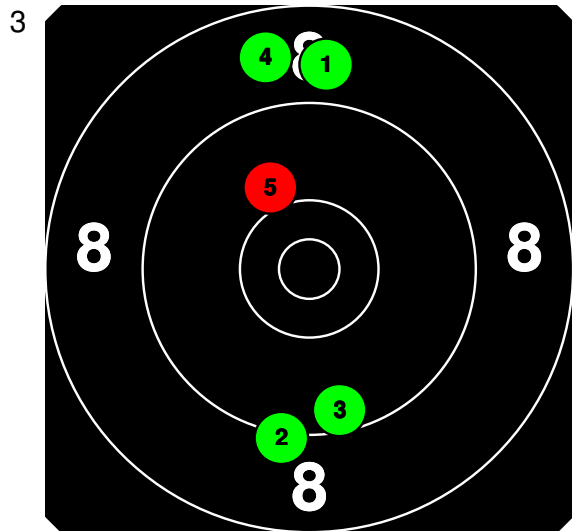

Your Competition

2603 AGÁRDI A

Komárom

Total: 182.1-3* / 182.1-3*

8.8	9.2	9.5	8.7	10.0							46.2-0*	0

10.6*	10.4*	8.1	8.3	10.0							47.4-2*	0

8.4	9.0	9.2	8.5	9.6	8.8	9.6	10.5*	6.4	8.5		88.5-1*	0