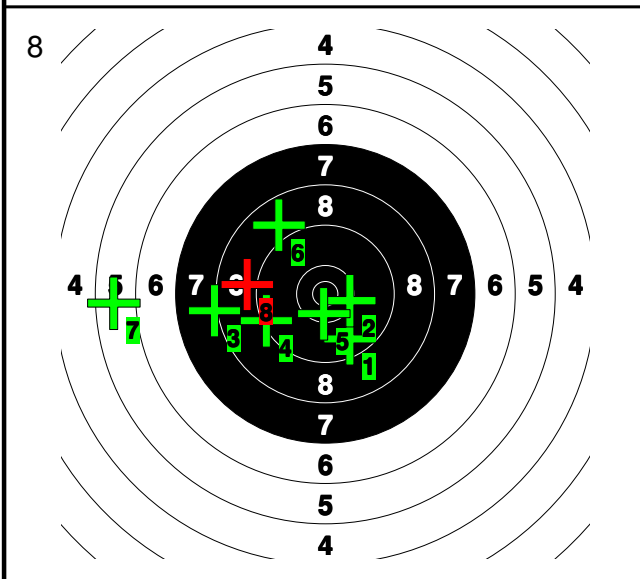

Your Competition

2608 FLEISCHER B

Komárom

Total: 162.6-1* / 162.6-1*

9.7	9.9	7.3	9.9	8.6						45.4-0*	0

9.3	9.1	9.9	9.3	8.0						45.6-0*	0

9.7	10.3	8.2	9.3	10.5*	8.9	5.7	9.0			71.6-1*	0