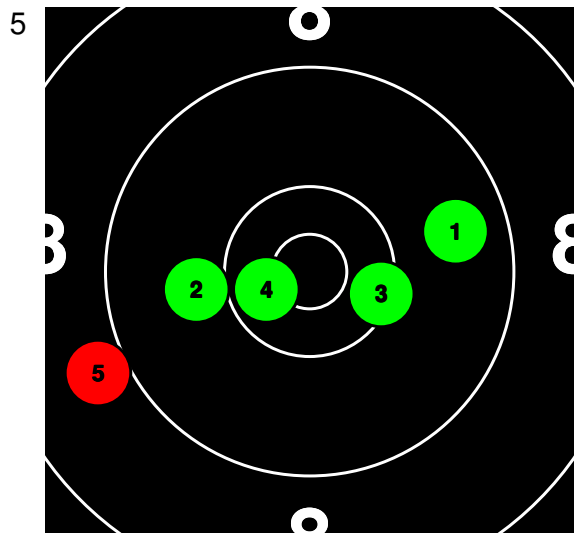

Your Competition

2605 NAGY V

Komárom

Total: 226.9-4* / 226.9-4*

9.7	10.0	10.3	10.5*	9.0							49.5-1*	0

8.1	8.3	7.7	9.5	10.5*							44.1-1*	0

9.3	9.9	9.4	9.1	7.2	10.1	8.0	10.3	10.3	9.6		133.3-2*	0