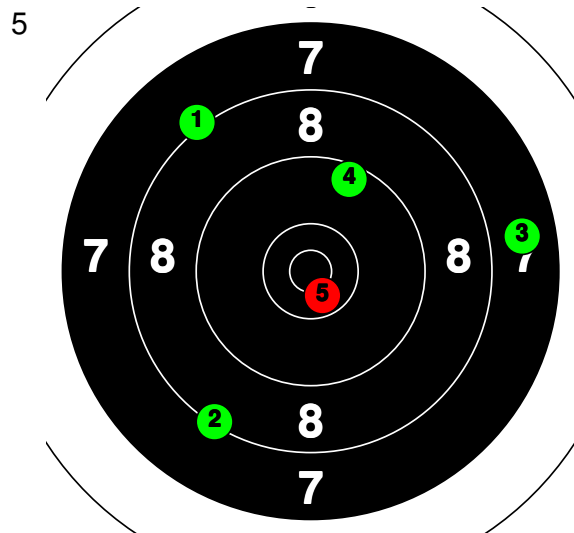

Your Competition

2605 NAGY V

Komárom

Total: 226.9-4* / 226.9-4*

9.7	10.0	10.3	10.5*	9.0							49.5-1*	0

8.1	8.3	7.7	9.5	10.5*							44.1-1*	0

9.3	9.9	9.4	9.1	7.2	10.1	8.0	10.3	10.3	9.6		133.3-2*	0