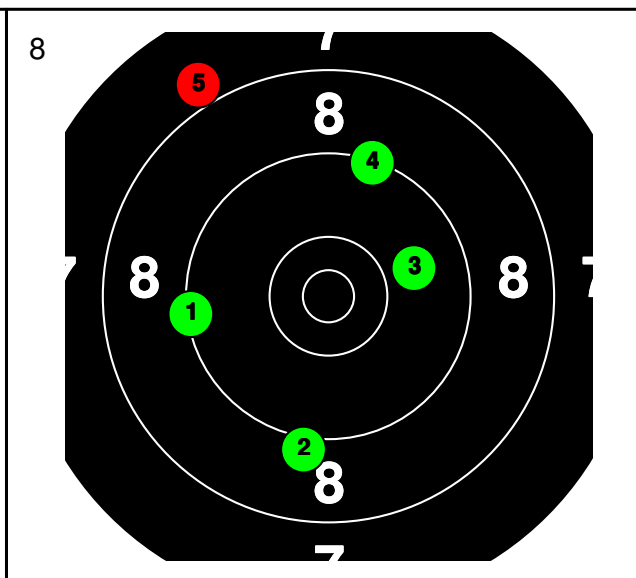

Your Competition

2608 FLEISCHER B

Komárom

Total: 162.6-1* / 162.6-1*

9.7	9.9	7.3	9.9	8.6						45.4-0*	0

9.3	9.1	9.9	9.3	8.0						45.6-0*	0

9.7	10.3	8.2	9.3	10.5*	8.9	5.7	9.0			71.6-1*	0