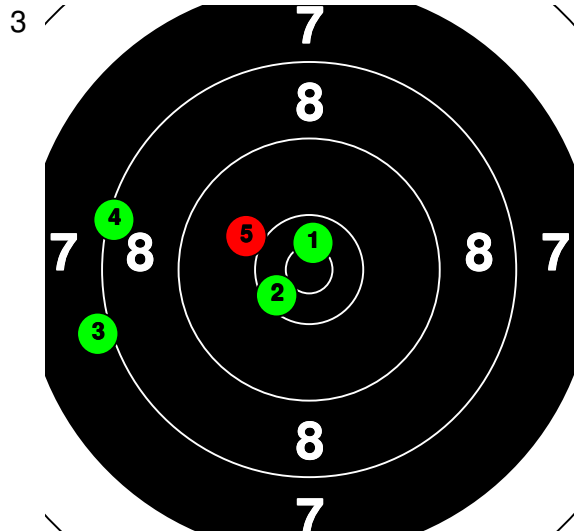

Your Competition

2603 AGÁRDI A

Komárom

Total: 182.1-3* / 182.1-3*

8.8	9.2	9.5	8.7	10.0							46.2-0*	0

10.6*	10.4*	8.1	8.3	10.0							47.4-2*	0

8.4	9.0	9.2	8.5	9.6	8.8	9.6	10.5*	6.4	8.5		88.5-1*	0