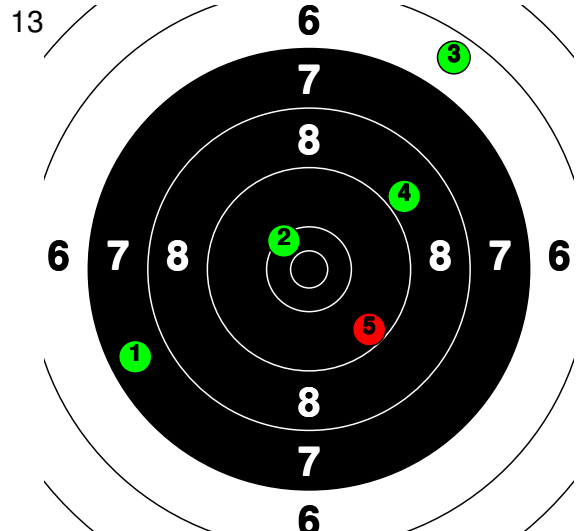

Your Competition

2613 GYÖRI K

Komárom

Total: 183.0-0* / 183.0-0*

10.3	8.2	9.7	9.7	9.8							47.7-0*	0

7.7	10.3	6.6	8.9	9.5							43.0-0*	0

8.7	10.1	9.8	7.8	10.1	9.6	10.3	8.6	7.5	9.8		92.3-0*	0