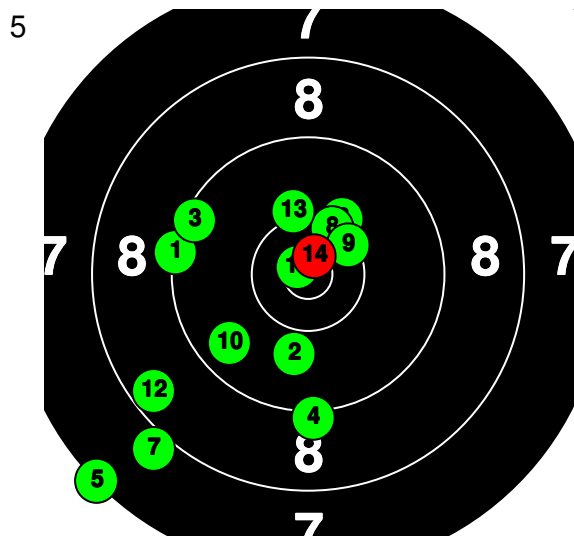

Your Competition

2605 NAGY V

Komárom

Total: 226.9-4* / 226.9-4*

9.7	10.0	10.3	10.5*	9.0							49.5-1*	0

8.1	8.3	7.7	9.5	10.5*							44.1-1*	0

9.3	9.9	9.4	9.1	7.2	10.1	8.0	10.3	10.3	9.6		133.3-2*	0