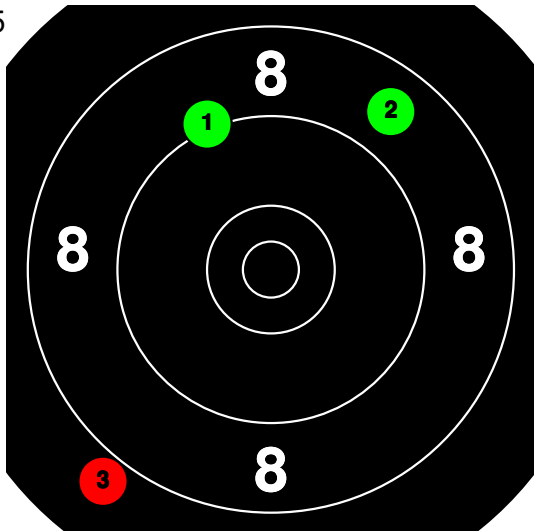

Your Competition

2615 KEREZSI ZS

Komárom

Total: 144.7-3* / 144.7-3*

9.2	8.7	7.9									25.8-0*	0

8.5	10.1	7.8									26.4-0*	0

9.8	10.6*	10.4*	9.8	7.4	8.7	10.5*	7.2	9.4	8.7		92.5-3*	0

15