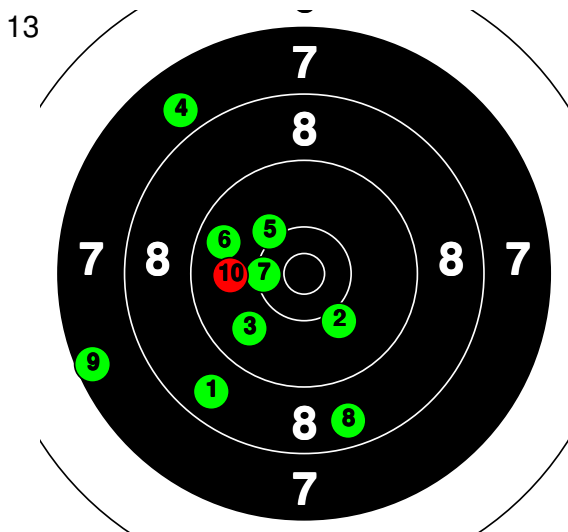

Your Competition

2613 GYÖRI K

Komárom

Total: 183.0-0* / 183.0-0*

10.3	8.2	9.7	9.7	9.8							47.7-0*	0

7.7	10.3	6.6	8.9	9.5							43.0-0*	0

8.7	10.1	9.8	7.8	10.1	9.6	10.3	8.6	7.5	9.8		92.3-0*	0