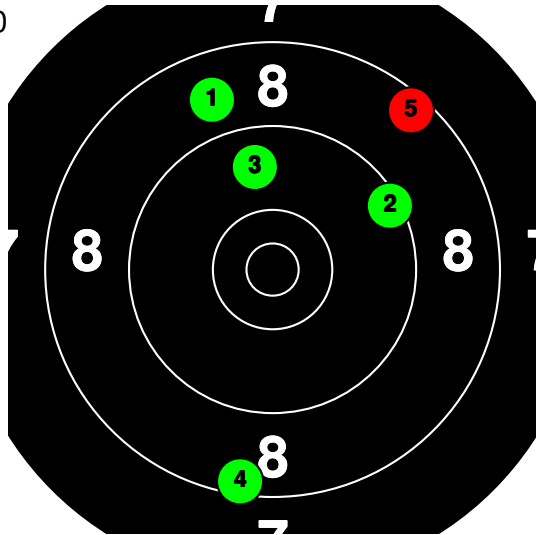

Your Competition

2620 VIRÁGNÉ BUCSI A

Komárom

Total: 222.8-3* / 222.8-3*

8.8	9.3	9.7	8.4	8.4						44.6-0*	0

9.2	9.3	8.5	9.5	9.9						46.4-0*	0

9.6	10.1	9.7	8.7	9.8	9.0	8.4	10.3	10.5*	8.8	131.8-3*	0

20