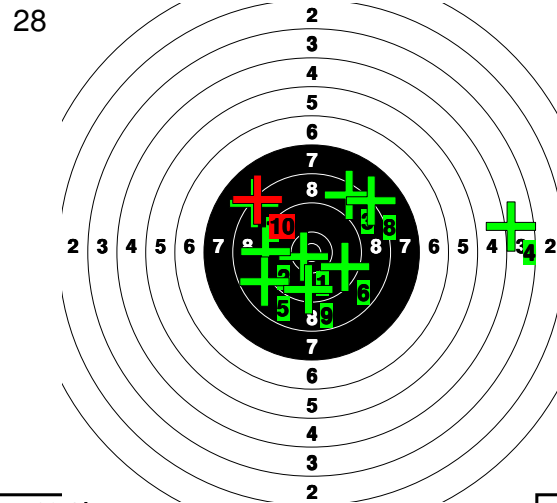

82-1* 85.8

10* 9 8 4 9 9 8 8 9 8