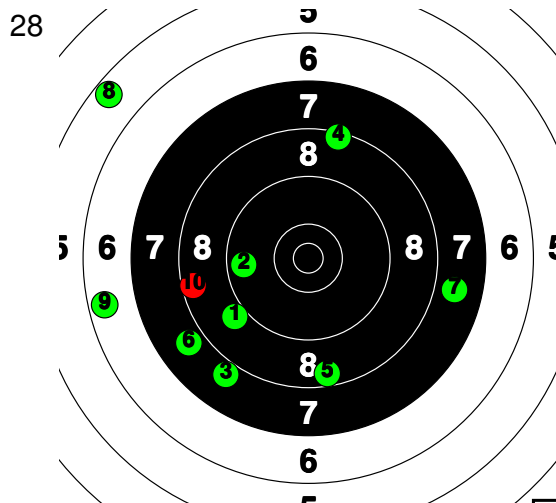

75-0* 79.7

9 9 8 8 8 7 7 5 6 8