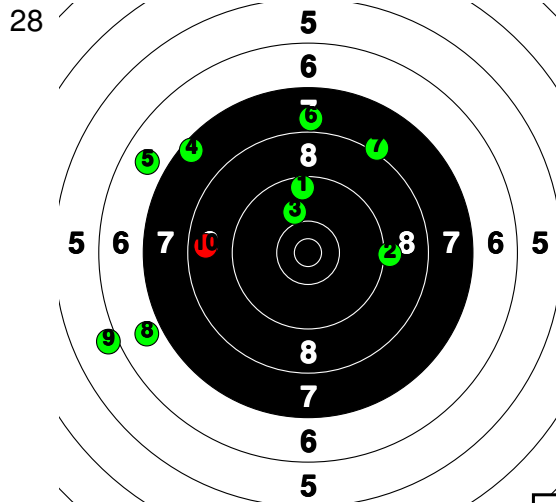

97.7

10	10	10*	10*	10	8	9	9	10	10*	10*	9	9	8	10	10	10	9	9	8
----	----	-----	-----	----	---	---	---	----	-----	-----	---	---	---	----	----	----	---	---	---

Your Competition

2128 ID. GURISATTI G

Komárom

Total: 465-1* / 465-1*