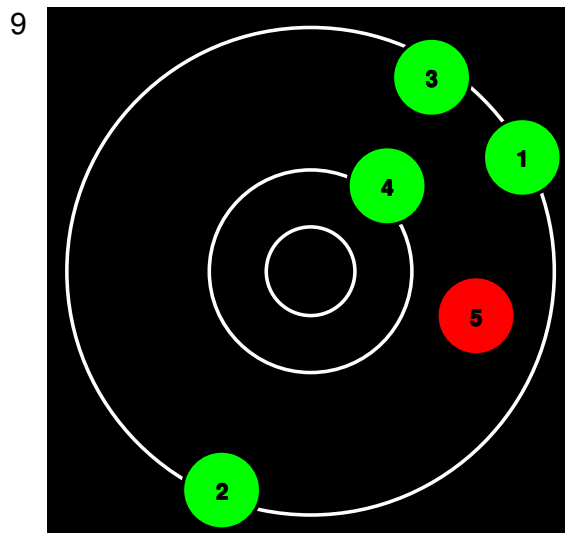

Your Competition

2509 POLGÁR J

Komárom

Total: 229.8-2* / 229.8-2*

10.3	10.7*	9.5	10.0	8.3							48.8-1*	0

9.3	9.3	9.3	10.1	9.7							47.7-0*	0

10.0	10.4*	8.5	10.1	9.8	9.4	9.7	9.4	7.3	10.1		133.3-1*	0