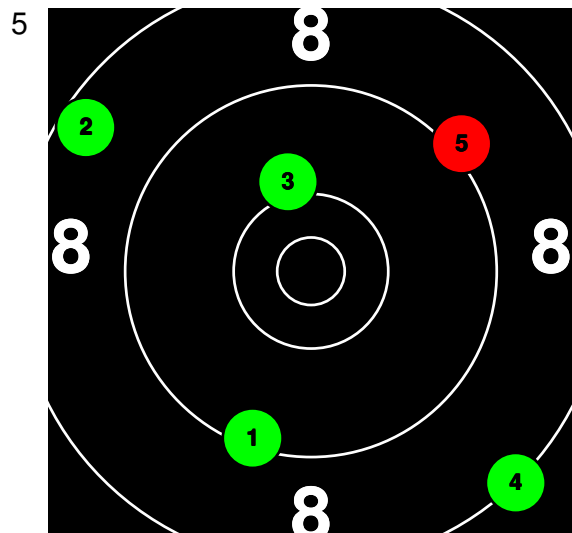

Your Competition

2505 GEIER D

Komárom

Total: 208.7-3* / 208.7-3*

10.2	9.6	8.3	8.1	9.5						45.7-0*	0

9.3	8.5	10.1	8.2	9.1						45.2-0*	0

10.5*	9.8	10.0	10.3	9.5	10.4*	9.3	8.9	10.4*	8.6	117.8-3*	0