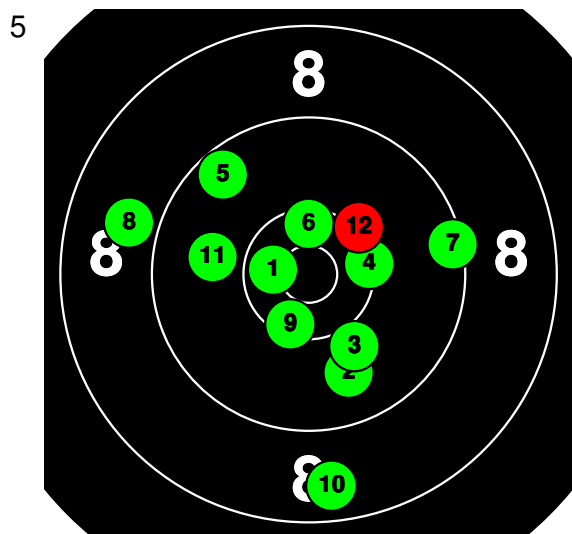

Your Competition

2505 GEIER D

Komárom

Total: 208.7-3* / 208.7-3*

10.2	9.6	8.3	8.1	9.5						45.7-0*	0

9.3	8.5	10.1	8.2	9.1						45.2-0*	0

10.5*	9.8	10.0	10.3	9.5	10.4*	9.3	8.9	10.4*	8.6	117.8-3*	0