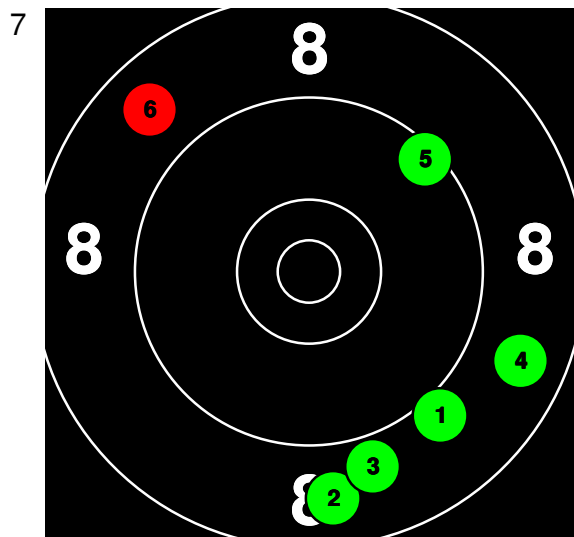

Your Competition

2507 AGÁRDY V

Komárom

Total: 148.2-1* / 148.2-1*

8.2	9.8	9.6	9.7	9.1						46.4-0*	0

9.6	10.1	10.1	8.2	10.4*						48.4-1*	0

9.0	8.7	8.9	8.7	9.4	8.7					53.4-0*	0