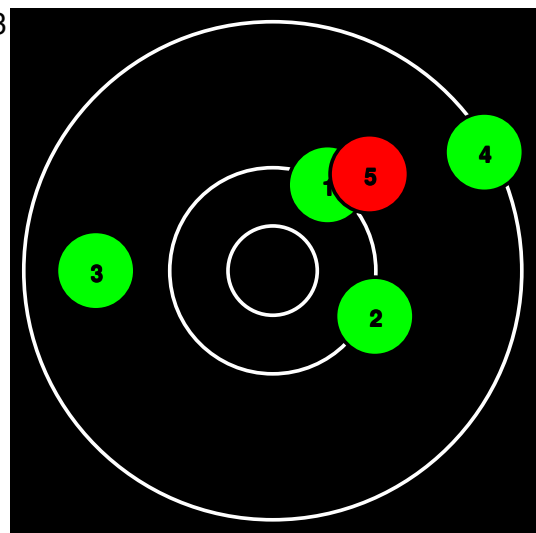

Your Competition

2513 TAKÁCS L

Komárom

Total: 210.1-3* / 210.1-3*

8.1	9.4	9.7	8.4	9.9							45.5-0*	0

10.2	10.2	9.7	9.3	10.0							49.4-0*	0

8.7	9.6	10.8*	9.7	10.8*	10.5*	10.1	8.0	9.2	9.1	1	115.2-3*	0

13 /

13

13 /