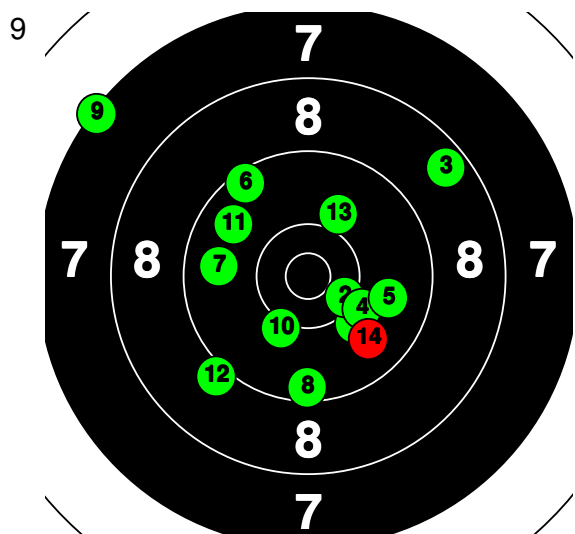

Your Competition

2509 POLGÁR J

Komárom

Total: 229.8-2* / 229.8-2*

10.3	10.7*	9.5	10.0	8.3							48.8-1*	0

9.3	9.3	9.3	10.1	9.7							47.7-0*	0

10.0	10.4*	8.5	10.1	9.8	9.4	9.7	9.4	7.3	10.1		133.3-1*	0