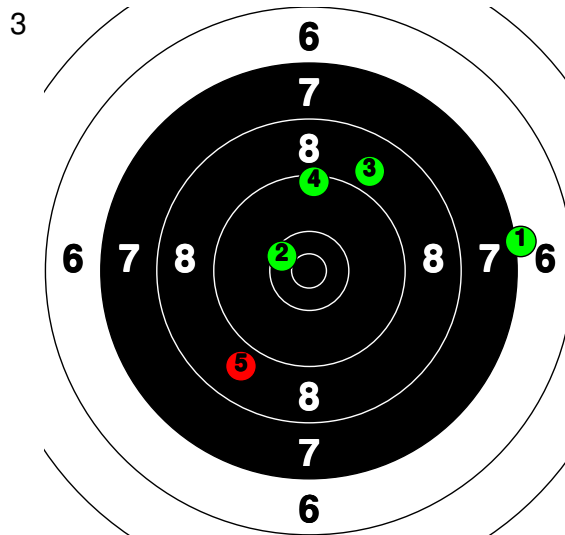

Your Competition

2503 JOÓ A

Komárom

Total: 128.9-2* / 128.9-2*

8.3	8.6	9.7	9.7	9.0						45.3-0*	0

7.1	10.4*	8.9	9.4	8.9						44.7-1*	0

9.2	9.8	10.4*	9.5							38.9-1*	0