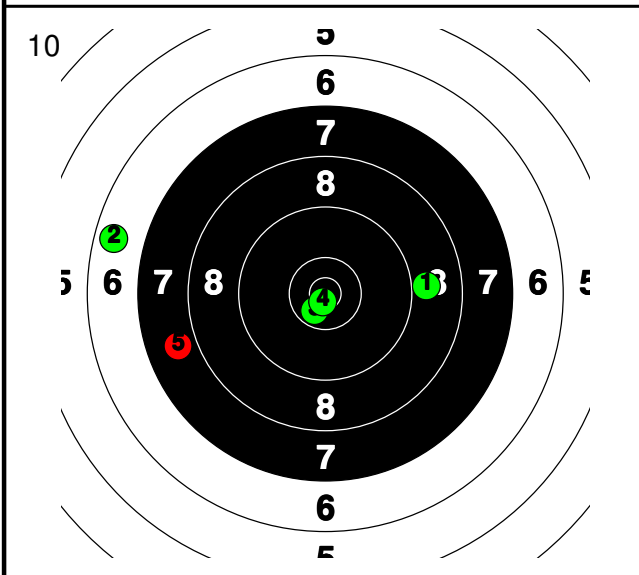

10.0	10.4*	8.5	10.1	9.8	9.4	9.7	9.4	7.3	10.1		133.3-1*	0
------	-------	-----	------	-----	-----	-----	-----	-----	------	--	----------	---

Your Competition

2510 ERŐS H

Komárom

Total: 105.8-2* / 105.8-2*

8.9	6.6	10.5*	10.8*	7.9						44.7-2*	0
5.8	7.1	9.7	9.7	9.6						41.9-0*	0
9.9	9.3									19.2-0*	0