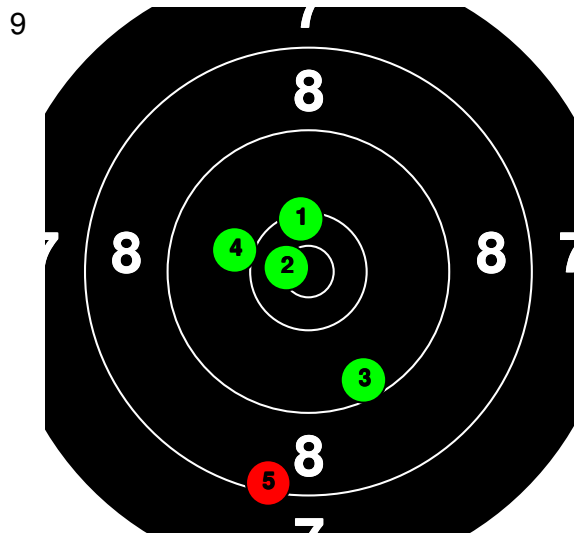

Your Competition

2509 POLGÁR J

Komárom

Total: 229.8-2* / 229.8-2*

10.3	10.7*	9.5	10.0	8.3							48.8-1*	0

9.3	9.3	9.3	10.1	9.7							47.7-0*	0

10.0	10.4*	8.5	10.1	9.8	9.4	9.7	9.4	7.3	10.1		133.3-1*	0