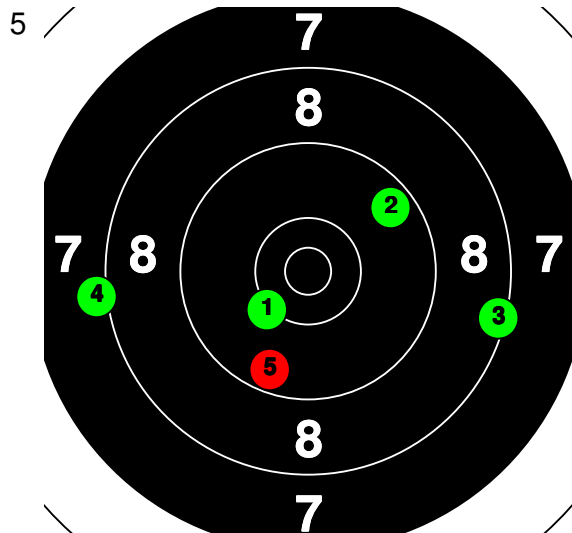

Your Competition

2505 GEIER D

Komárom

Total: 208.7-3* / 208.7-3*

10.2	9.6	8.3	8.1	9.5						45.7-0*	0

9.3	8.5	10.1	8.2	9.1						45.2-0*	0

10.5*	9.8	10.0	10.3	9.5	10.4*	9.3	8.9	10.4*	8.6	117.8-3*	0