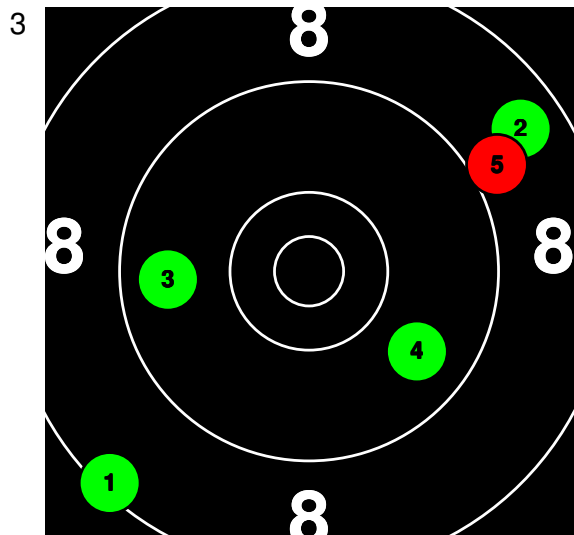

Your Competition

2503 JOÓ A

Komárom

Total: 128.9-2* / 128.9-2*

8.3	8.6	9.7	9.7	9.0						45.3-0*	0

7.1	10.4*	8.9	9.4	8.9						44.7-1*	0

9.2	9.8	10.4*	9.5							38.9-1*	0