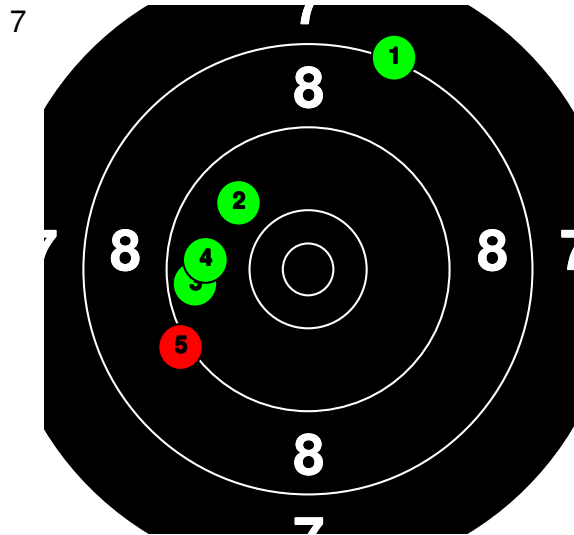

Your Competition

2507 AGÁRDY V

Komárom

Total: 148.2-1* / 148.2-1*

8.2	9.8	9.6	9.7	9.1						46.4-0*	0

9.6	10.1	10.1	8.2	10.4*						48.4-1*	0

9.0	8.7	8.9	8.7	9.4	8.7					53.4-0*	0