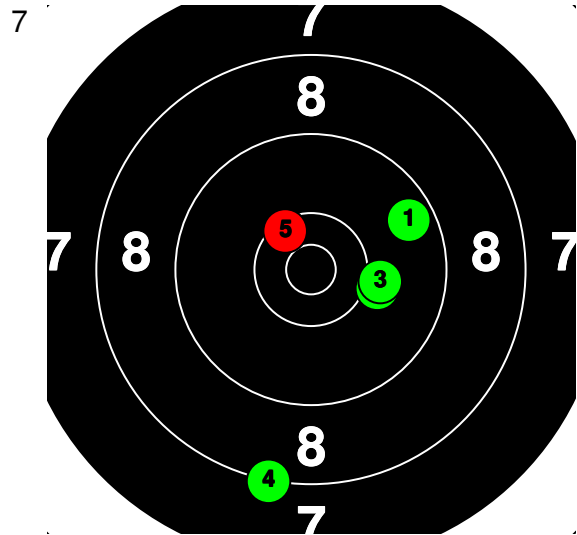

Your Competition

2507 AGÁRDY V

Komárom

Total: 148.2-1* / 148.2-1*

8.2	9.8	9.6	9.7	9.1						46.4-0*	0

9.6	10.1	10.1	8.2	10.4*						48.4-1*	0

9.0	8.7	8.9	8.7	9.4	8.7					53.4-0*	0