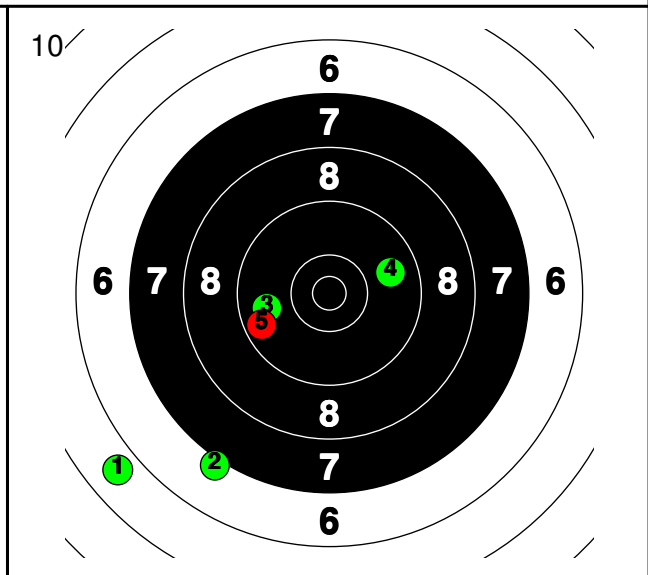

10.0	10.4*	8.5	10.1	9.8	9.4	9.7	9.4	7.3	10.1		133.3-1*	0
------	-------	-----	------	-----	-----	-----	-----	-----	------	--	----------	---

Your Competition

2510 ERŐS H

Komárom

Total: 105.8-2* / 105.8-2*

8.9	6.6	10.5*	10.8*	7.9						44.7-2*	0
5.8	7.1	9.7	9.7	9.6						41.9-0*	0
9.9	9.3									19.2-0*	0