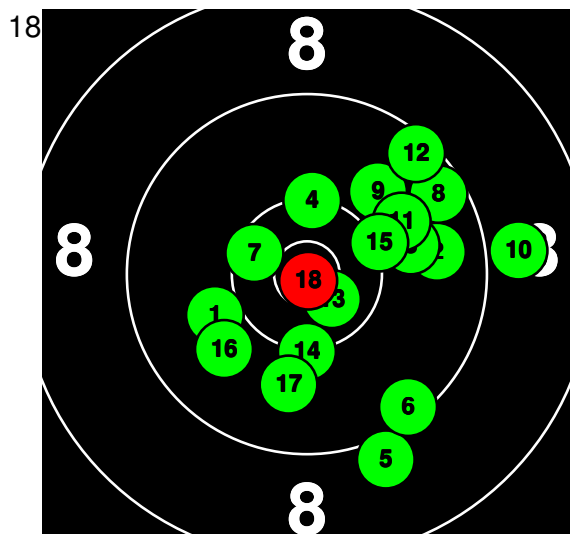

Your Competition

2518 CSIZMADIA A

Komárom

Total: 234.5-3* / 234.5-3*

9.0	10.0	9.2										28.2-0*	0

9.2	10.1	9.1										28.4-0*	0

10.0	9.7	9.9	10.2	9.0	9.4	10.4*	9.5	9.9	8.9	177.9-3*	0